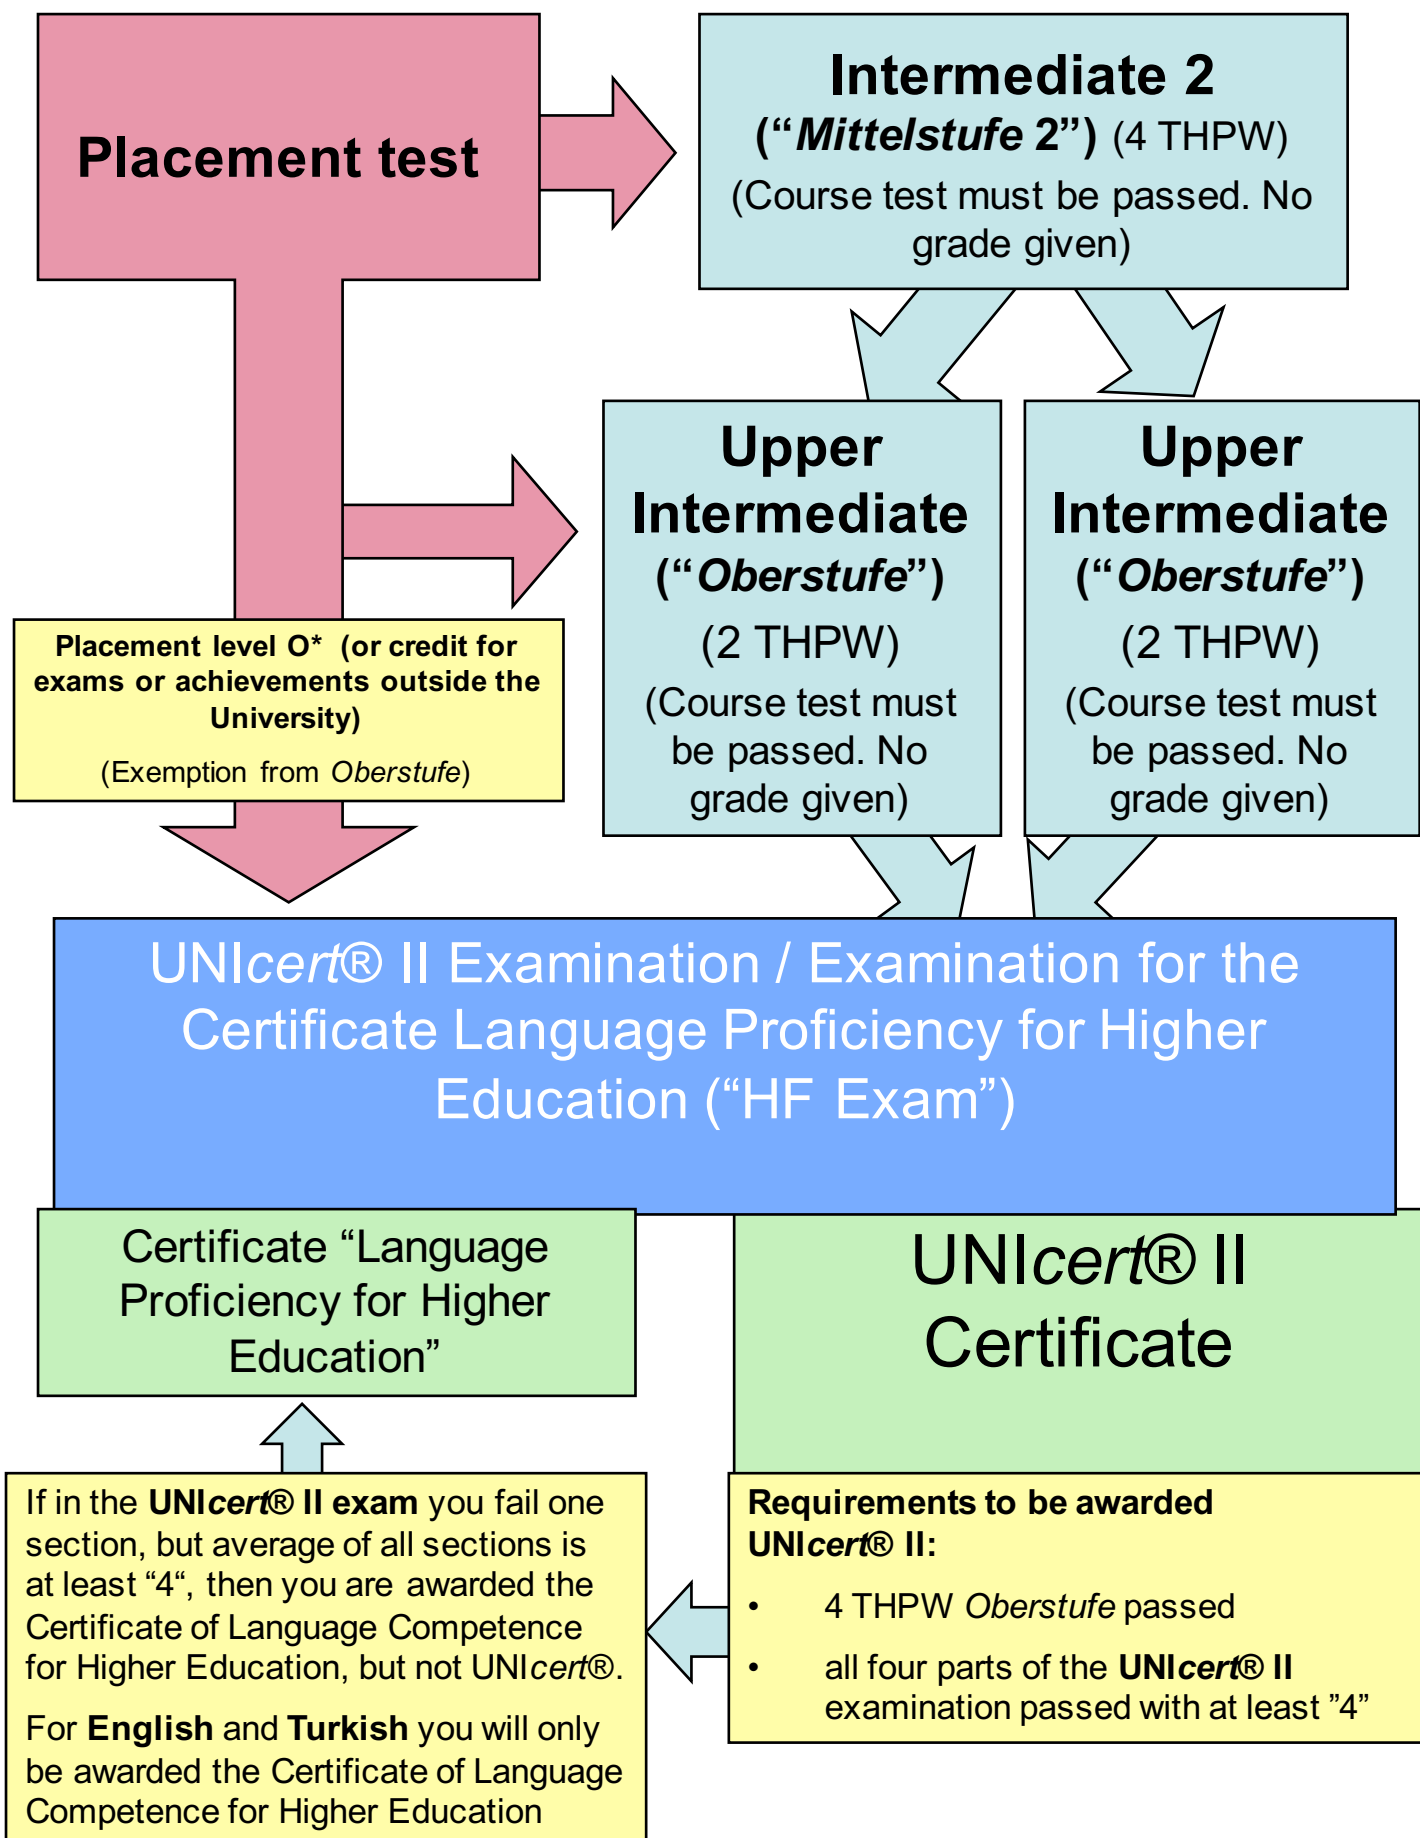

Route to UNICert® II