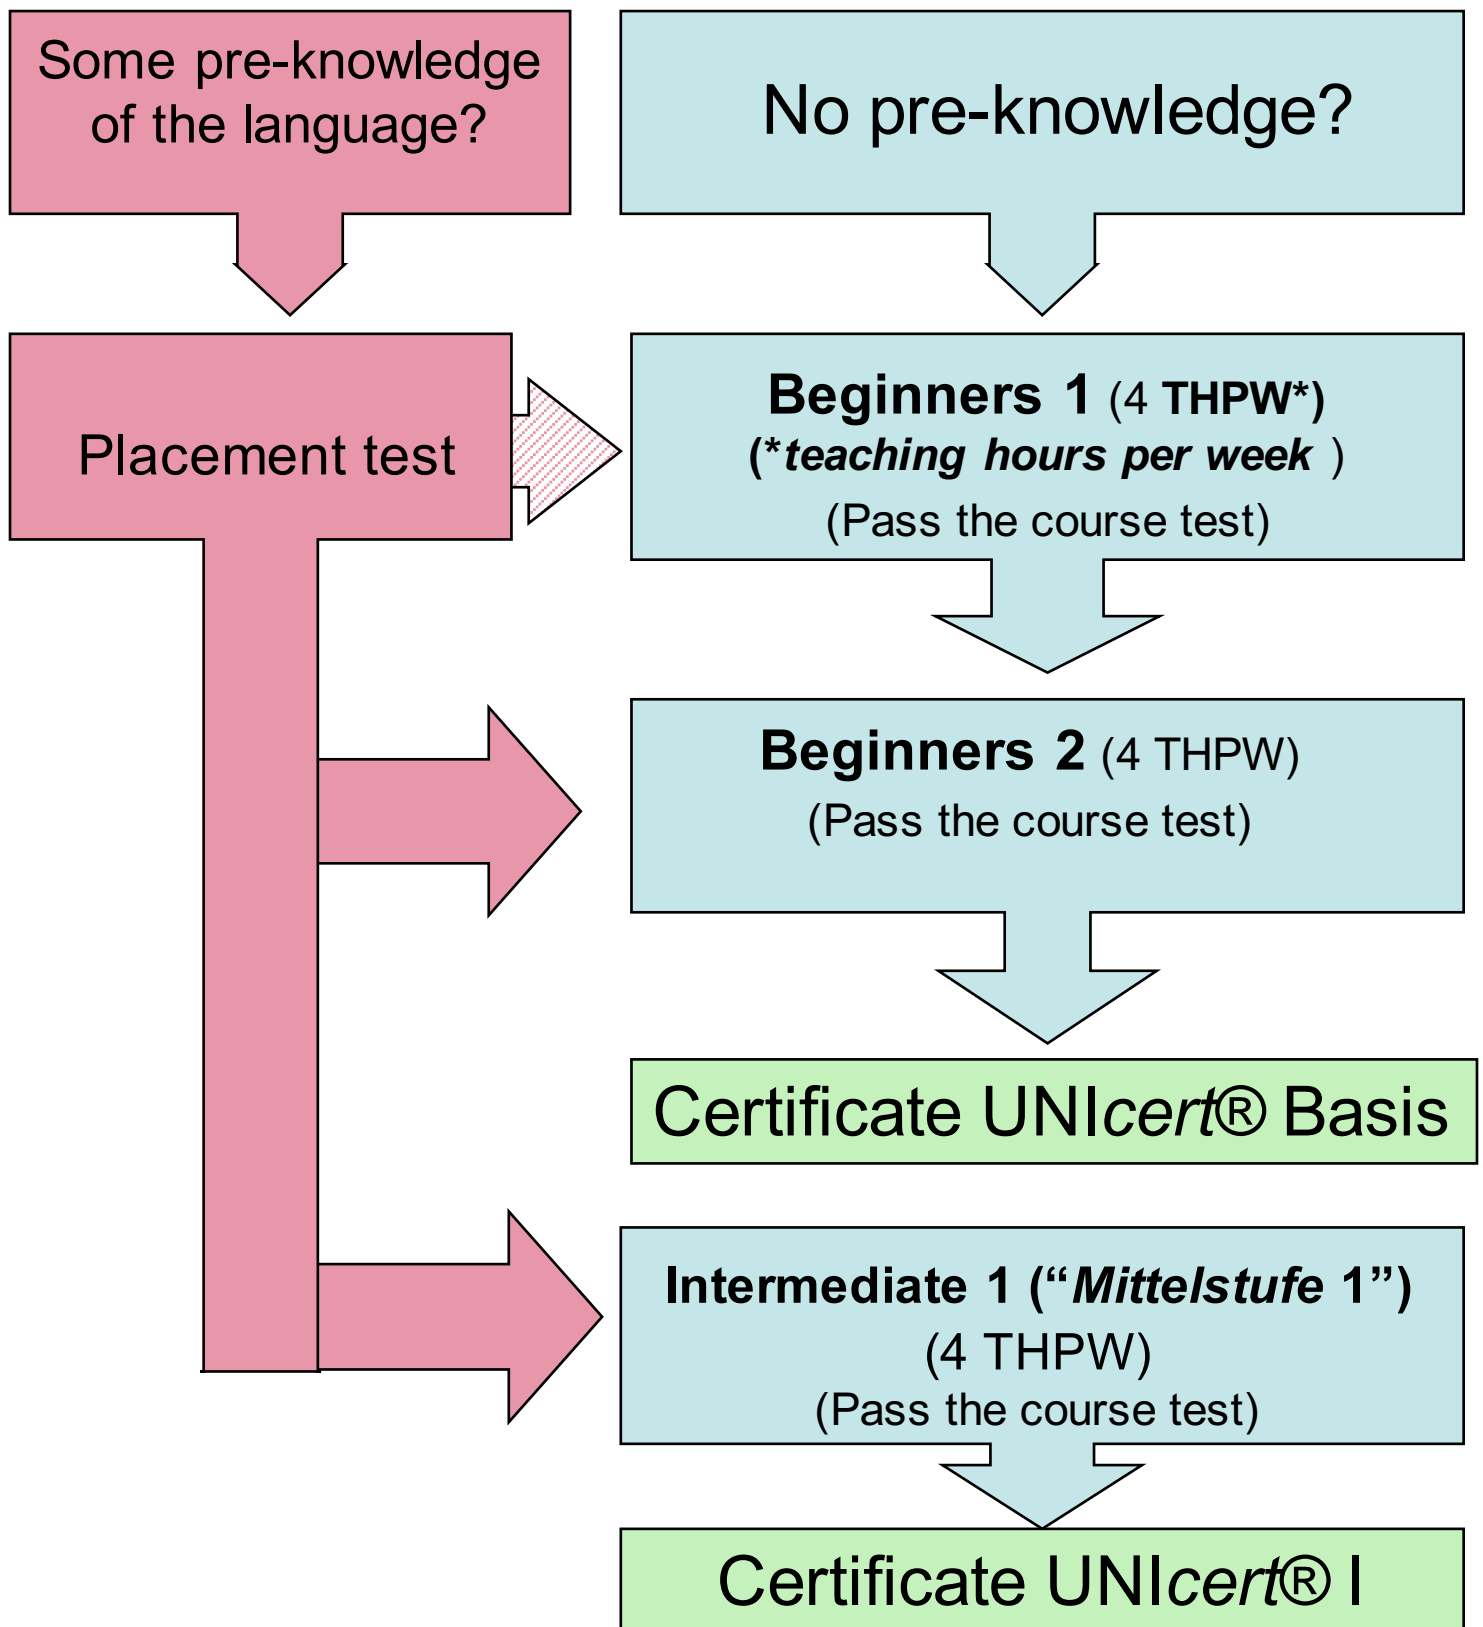

**Language Centre of the  
European University Viadrina**

# Routes to the Language Certificates

# Beginners / Basic Knowledge

The certificate UNIcert® Basis contains the average of the grades given for the two Beginners level courses. If you have only taken Beginners 2 at this university, the certificate contains the grade for that course. The grade for the certificate UNIcert® I is the final grade given for the course Mittelstufe 1.